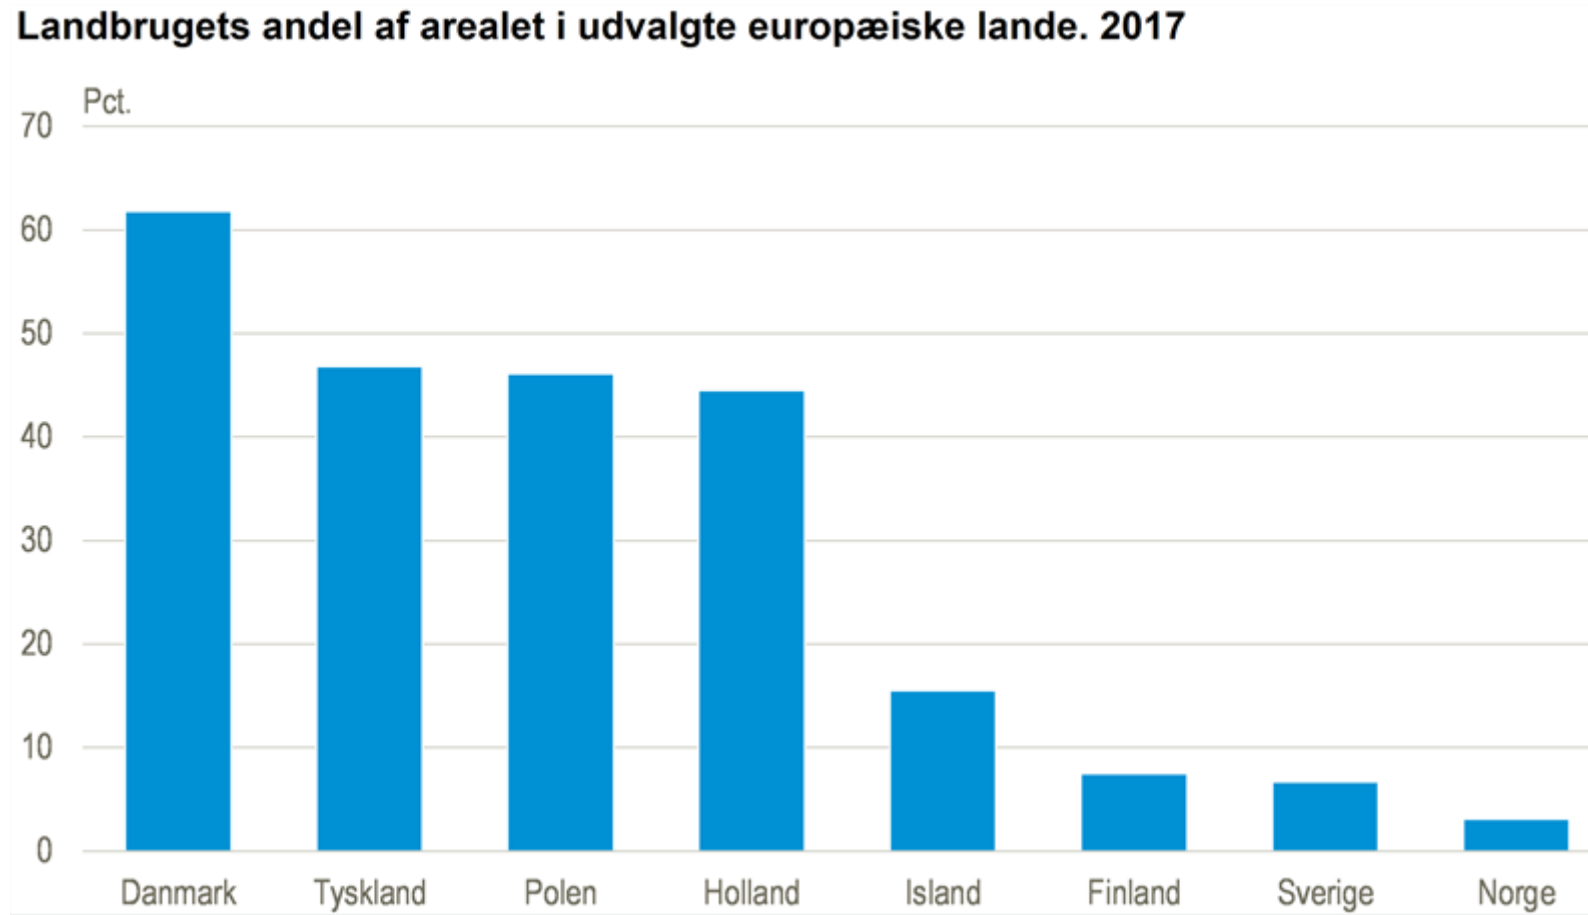

DTU

Simple representation of land use i TIMES-DK

Mikkel Bosack Simonsen
Kenneth Karlsson

Agriculture share of national areas in European countries

Land-use shares of Denmark (43.000 km²)

- Forrest = Green
- Agrilculture = Yellow
- Infrastukture/cities = Black
- Other nature and rivers = Blue

The emissions from the Danish land use today

Processes for reducing the non-energy related emissions

Web platform clear shows the issue of non CO2 related GHG

- <https://klimaaftalen.tokni.com/>