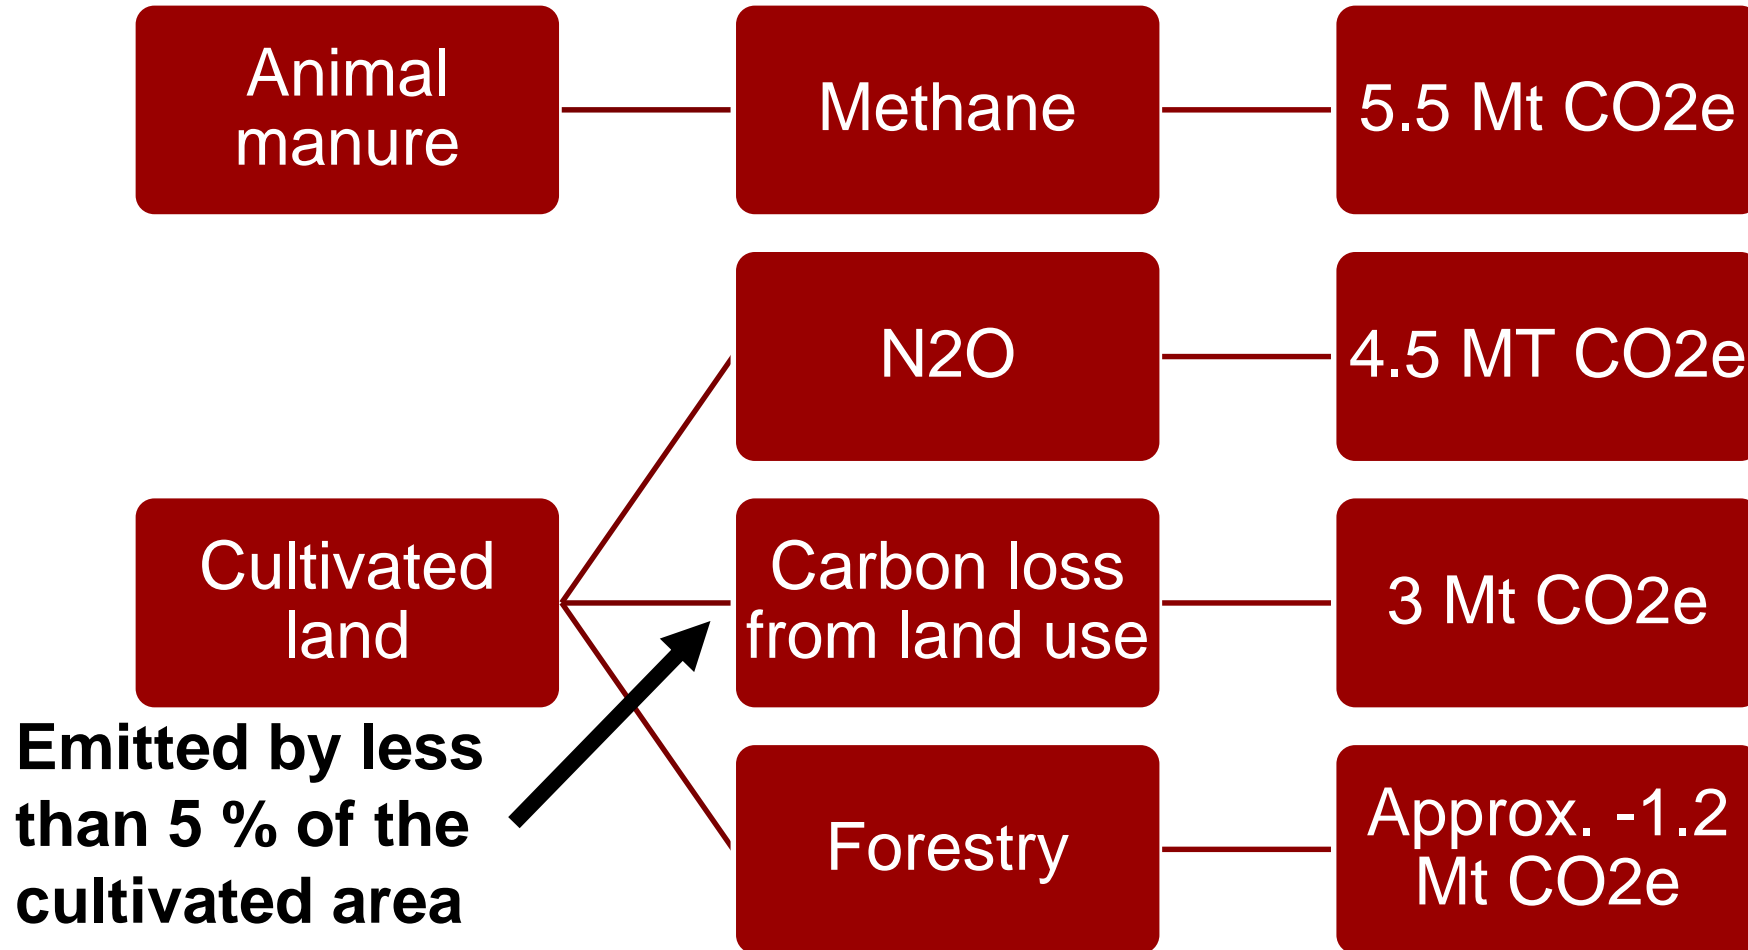

DTU

Simple representation of land use i TIMES-DK

Mikkel Bosack Simonsen
Kenneth Karlsson

Agriculture share of national areas in European countries

Land-use shares of Denmark (43.000 km²)

- Forrest = Green
- Agrilculture = Yellow
- Infrastukture/cities = Black
- Other nature and rivers = Blue

The emissions from the Danish land use today

Processes for reducing the non-energy related emissions

Web platform clear shows the issue of non CO2 related GHG

- <https://klimaaftalen.tokni.com/>