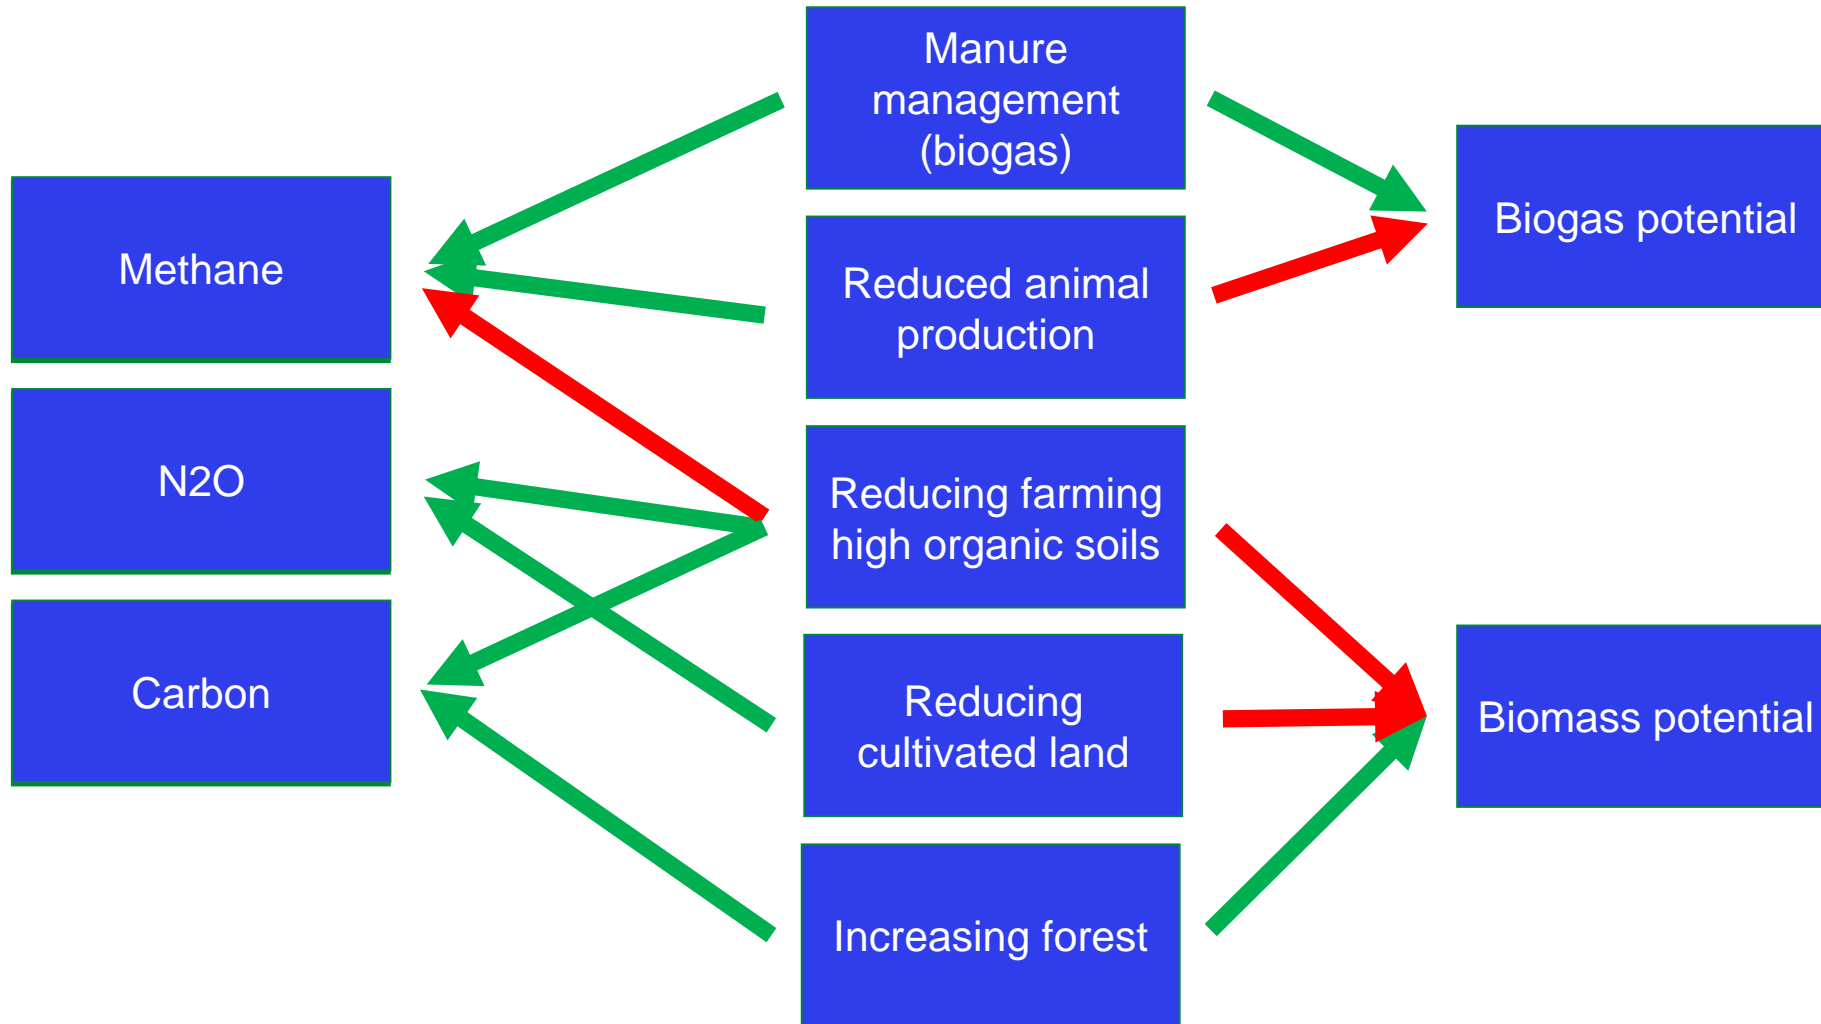

DTU

Simple representation of land use i TIMES-DK

Mikkel Bosack Simonsen
Kenneth Karlsson

Agriculture share of national areas in European countries

Land-use shares of Denmark (43.000 km²)

- Forrest = Green
- Agrilculture = Yellow
- Infrastukture/cities = Black
- Other nature and rivers = Blue

The emissions from the Danish land use today

Processes for reducing the non-energy related emissions

Web platform clear shows the issue of non CO2 related GHG

- <https://klimaaftalen.tokni.com/>