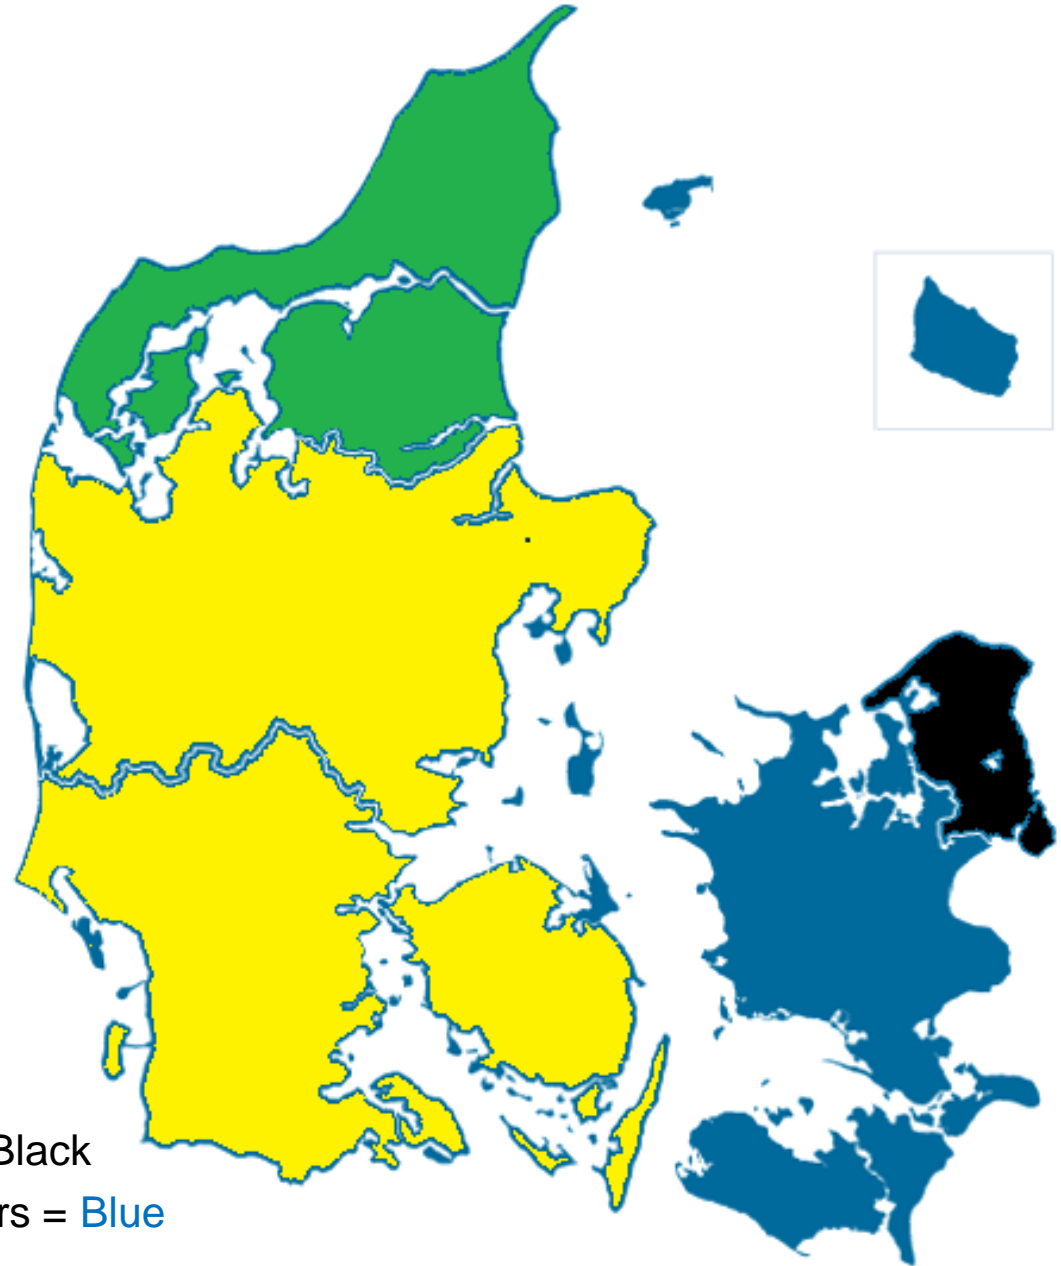

DTU

Simple representation of land use i TIMES-DK

Mikkel Bosack Simonsen
Kenneth Karlsson

Agriculture share of national areas in European countries

Land-use shares of Denmark (43.000 km²)

- Forrest = Green
- Agrilculture = Yellow
- Infrastukture/cities = Black
- Other nature and rivers = Blue

The emissions from the Danish land use today

Processes for reducing the non-energy related emissions

Web platform clear shows the issue of non CO2 related GHG

- <https://klimaaftalen.tokni.com/>